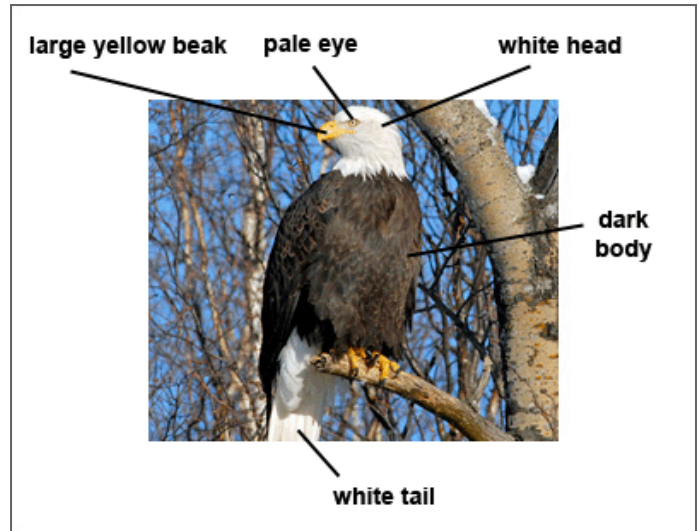

Bald Eagle Survey

Have you seen a Bald Eagle this Winter?

Would you like to be part of a Nationwide Survey?

Photo by Stephanie Doyle

Adult Bald Eagle

Join in on the fun!

**Survey will take place in the early morning
Jan. 7, 2012 (Completed) and Feb. 25, 2012**

Survey Spots

Province Lake

Ossipee River

Ossipee Lake

Broad Bay

Silver Lake

Assignments to follow

Have a suggestion? We'd love to hear it!